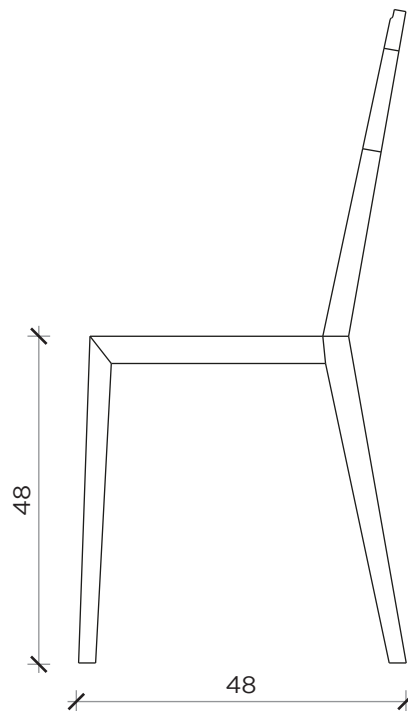

PIANT A | PLAN

FRONTE | FRONT

T-CHAIR

Sedia | Chair

Designer: Annabeth Philips
 Anno | Year: 2015
 Materiali | Materials: Sedia in massello di frassino laccata a poro aperto | Solid ash wood chair mat stained open pore