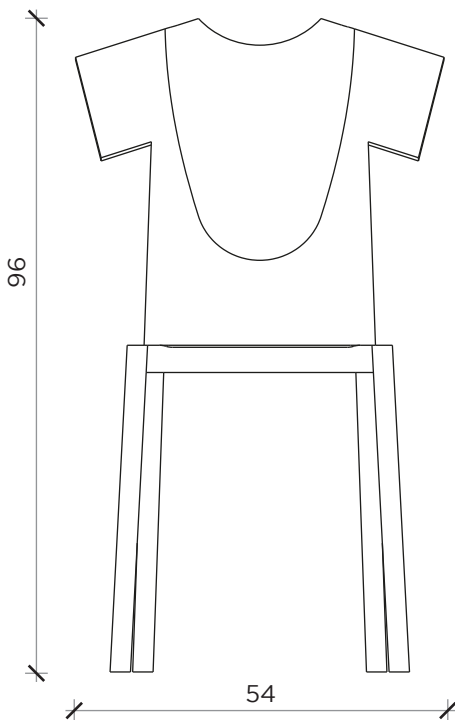

PIANT A | PLAN

FRONTE | FRONT

T-CHAIR

Sedia | Chair

Designer: Annabeth Philips
 Anno | Year: 2015
 Materiali | Materials: Sedia in massello di frassino laccata a poro aperto | Solid ash wood chair mat stained open pore