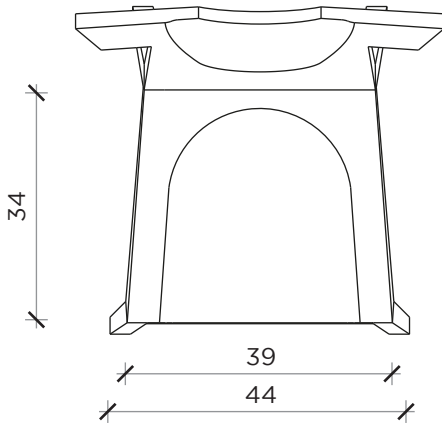

PIANT A | PLAN

FRONTE | FRONT

T-CHAIR

Sedia | Chair

Designer: Annabeth Philips
 Anno | Year: 2015
 Materiali | Materials: Sedia in massello di frassino laccata a poro aperto | Solid ash wood chair mat stained open pore